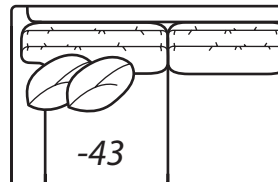

-64

-64 Ottoman 1/2

*39W x 25D x 18H
COM: E*

-31

-31 Corner

*Outside: 41W
Inside: 24W
COM: L*

Scale: 1/4" = 1' All dimensions listed are approximate.

2300 LUXE Collection

Outside: 110W
 Inside: 85W
 COM: Z

-24 Right Arm Corner Sofa

-43 Left Arm Chaise

One Arm Chaise

Outside: 39W 71D
 Inside: 31W 54D
 COM: L

-42 Right Arm Chaise

-43 Left Arm Loveseat

One Arm Loveseat

Outside: 69W
 Inside: 61W
 COM: O

-42 Right Arm Loveseat