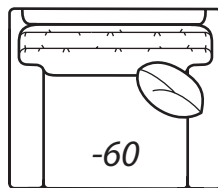

Step 2: Select items

-20 Sofa

*Outside: 108W Inside: 91W
COM: W*

-40 Loveseat

*Outside: 78W Inside: 61W
COM: Q*

-70 Sofa

*Outside: 94W Inside: 77W
COM: S*

-50

**-50 Chair
-56 Swivel Chair**

*(-56 available in 41" Depth Only)
Outside: 40W
Inside: 23W
COM: H*

-55

-55 Ottoman

*32W x 22D x 17H
COM: E*

-60

-60 Chair 1/2

*Outside: 53W
Inside: 36W
COM: L*

-64

-64 Ottoman 1/2

*39W x 25D x 18H
COM: E*

-31

-31 Corner

*Outside: 41W
Inside: 24W
COM: L*

Scale: 1/4" = 1' All dimensions listed are approximate.

2300 LUXE Collection

Overall Height	Overall Depth	Inside Depth	Arm Height	Seat Height	Seat Cushion
37	45	28	25	18	UD

Standard: Loose Pillow Back / 19" Throw Pillows. Number of standard throw pillows represented in illustration.