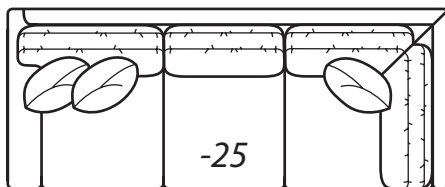

-64

-64 Ottoman 1/2

*39W x 25D x 18H
COM: E*

-31

-31 Corner

*Outside: 41W
Inside: 24W
COM: L*

Scale: 1/4" = 1' All dimensions listed are approximate.

2300 LUXE Collection

-41 Armless Loveseat

Outside: 60W Inside: 60W
 COM: N

-23 Left Arm Sofa

One Arm Sofa

Outside: 99W
 Inside: 91W
 COM: T

-22 Right Arm Sofa

-25 Left Arm Corner Sofa

One Arm Corner Sofa