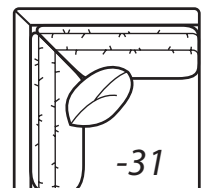

Step 2: Select items

-20 Sofa

*Outside: 108W Inside: 91W
COM: W*

-40 Loveseat

*Outside: 78W Inside: 61W
COM: Q*

-70 Sofa

*Outside: 94W Inside: 77W
COM: S*

-50

**-50 Chair
-56 Swivel Chair**

*(-56 available in 41" Depth Only)
Outside: 40W
Inside: 23W
COM: H*

-55

-55 Ottoman

*32W x 22D x 17H
COM: E*

-60

-60 Chair 1/2

*Outside: 53W
Inside: 36W
COM: L*

-64

-64 Ottoman 1/2

*39W x 25D x 18H
COM: E*

-31

-31 Corner

*Outside: 41W
Inside: 24W
COM: L*

Scale: 1/4" = 1' All dimensions listed are approximate.

2300 LUXE Collection

Overall Height	Overall Depth	Inside Depth	Arm Height	Seat Height	Seat Cushion
37	45	28	25	18	UD

Standard: Loose Pillow Back / 19" Throw Pillows. Number of standard throw pillows represented in illustration.