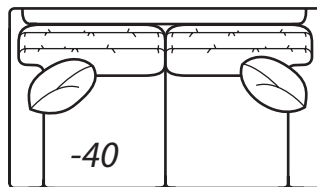

2300 Plush LUXE

Step 1: Select style

2300 CHILL LUXE

2300 MOD LUXE

*Reduces outside width
by 2" per arm*

2300 PURE LUXE

*Reduces outside width
by 2.5" per arm*

**2300 VINTAGE
LUXE**

Step 2: Select items

-20 Sofa

*Outside: 108W Inside: 91W
COM: W*

-40 Loveseat

*Outside: 78W Inside: 61W
COM: Q*

-70 Sofa

*Outside: 94W Inside: 77W
COM: S*

-50

-64

-64 Ottoman 1/2

*39W x 25D x 18H
COM: E*

-31

-31 Corner

*Outside: 41W
Inside: 24W
COM: L*

Scale: 1/4" = 1' All dimensions listed are approximate.

2300 LUXE Collection

Outside: 69W
 Inside: 61W
 COM: O

-42 Right Arm Loveseat