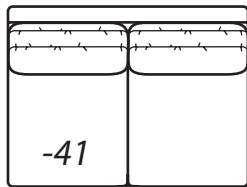

-64

-64 Ottoman 1/2

*39W x 25D x 18H
COM: E*

-31

-31 Corner

*Outside: 41W
Inside: 24W
COM: L*

Scale: 1/4" = 1' All dimensions listed are approximate.

2300 LUXE Collection

Also available in 41" depth: To order, remove LUXE from product number. Example: order 2300-20-CHILL.

Width measurements based on widest arm style, the CHILL/VINTAGE. Overall width is reduced with these arm options: 2300 MOD -2" per arm, 2300 PURE -2.5" per arm. Seating area dimensions are not affected by arm choice.

One Arm Cuddle Chaise

Outside Width: 72W
 Inside Width: 51W
 Outside Depth: 54
 Inside Depth: 37
 Wall Depth: 69
 COM: P

-34 Right Arm Cuddle Chaise

-51 Armless Chair

Outside: 30W
 Inside: 30W
 COM: G

-35 Left Arm Cuddle Chaise

Outside: 69W
 Inside: 61W
 COM: O

-42 Right Arm Loveseat