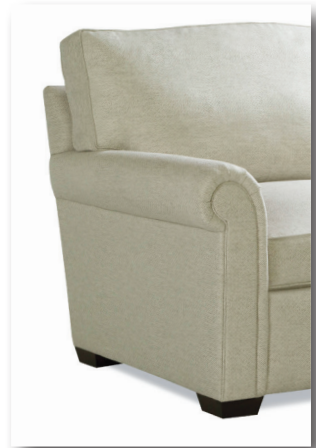

2300 Plush LUXE

Step 1: Select style

2300 CHILL LUXE

2300 MOD LUXE

*Reduces outside width
by 2" per arm*

2300 PURE LUXE

*Reduces outside width
by 2.5" per arm*

**2300 VINTAGE
LUXE**

Step 2: Select items

-20 Sofa

*Outside: 108W Inside: 91W
COM: W*

-40 Loveseat

*Outside: 78W Inside: 61W
COM: Q*

-70 Sofa

*Outside: 94W Inside: 77W
COM: S*

-50