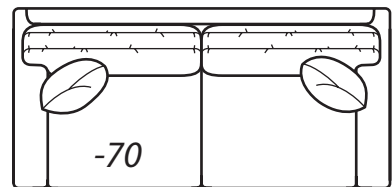

Step 2: Select items

-20 Sofa

*Outside: 108W Inside: 91W
COM: W*

-40 Loveseat

*Outside: 78W Inside: 61W
COM: Q*

-70 Sofa

*Outside: 94W Inside: 77W
COM: S*

-50

**-50 Chair
-56 Swivel Chair**

*(-56 available in 41" Depth Only)
Outside: 40W
Inside: 23W
COM: H*

-55

-55 Ottoman

*32W x 22D x 17H
COM: E*

-60

-60 Chair 1/2

*Outside: 53W
Inside: 36W
COM: L*

-64

-64 Ottoman 1/2

*39W x 25D x 18H
COM: E*

-31

-31 Corner

*Outside: 41W
Inside: 24W
COM: L*

Scale: 1/4" = 1' All dimensions listed are approximate.

2300 LUXE Collection

Outside: 69W
 Inside: 61W
 COM: O

-42 Right Arm Loveseat