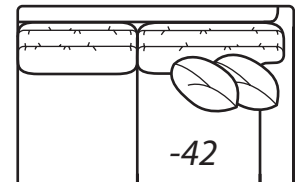

-64

-64 Ottoman 1/2

*39W x 25D x 18H
COM: E*

-31

-31 Corner

*Outside: 41W
Inside: 24W
COM: L*

Scale: 1/4" = 1' All dimensions listed are approximate.

2300 LUXE Collection

Outside: 110W
 Inside: 85W
 COM: Z

-24 Right Arm Corner Sofa

-43 Left Arm Chaise

One Arm Chaise

Outside: 39W 71D
 Inside: 31W 54D
 COM: L

-42 Right Arm Chaise

-43 Left Arm Loveseat

One Arm Loveseat

Outside: 69W
 Inside: 61W
 COM: O

-42 Right Arm Loveseat