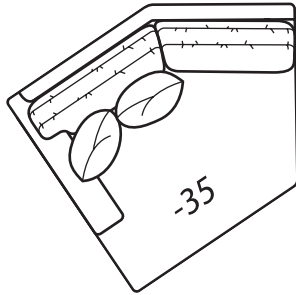

**-50 Chair
-56 Swivel Chair**

*(-56 available in 41" Depth Only)
Outside: 40W
Inside: 23W
COM: H*

-55

-55 Ottoman

*32W x 22D x 17H
COM: E*

-60

-60 Chair 1/2

*Outside: 53W
Inside: 36W
COM: L*

-64

-64 Ottoman 1/2

*39W x 25D x 18H
COM: E*

-31

-31 Corner

*Outside: 41W
Inside: 24W
COM: L*

Scale: 1/4" = 1' All dimensions listed are approximate.

2300 LUXE Collection

Overall Height	Overall Depth	Inside Depth	Arm Height	Seat Height	Seat Cushion
37	45	28	25	18	UD

Standard: Loose Pillow Back / 19" Throw Pillows. Number of standard throw pillows represented in illustration.

Also available in 41" depth: To order, remove LUXE from product number. Example: order 2300-20-CHILL.

Width measurements based on widest arm style, the CHILL/VINTAGE. Overall width is reduced with these arm options: 2300 MOD -2" per arm, 2300 PURE -2.5" per arm. Seating area dimensions are not affected by arm choice.