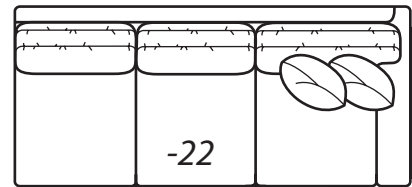

-64

-64 Ottoman 1/2

*39W x 25D x 18H
COM: E*

-31

-31 Corner

*Outside: 41W
Inside: 24W
COM: L*

Scale: 1/4" = 1' All dimensions listed are approximate.

2300 LUXE Collection

-41 Armless Loveseat

Outside: 60W Inside: 60W
 COM: N

-23 Left Arm Sofa

One Arm Sofa

Outside: 99W
 Inside: 91W
 COM: T

-22 Right Arm Sofa

-25 Left Arm Corner Sofa

One Arm Corner Sofa