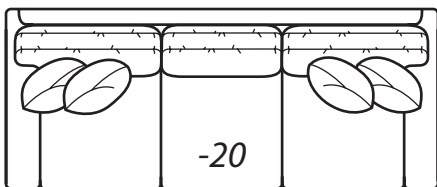

2300 Plush LUXE

Step 1: Select style

2300 CHILL LUXE

2300 MOD LUXE

*Reduces outside width
by 2" per arm*

2300 PURE LUXE

*Reduces outside width
by 2.5" per arm*

**2300 VINTAGE
LUXE**

Step 2: Select items

-20 Sofa

*Outside: 108W Inside: 91W
COM: W*

-40 Loveseat

*Outside: 78W Inside: 61W
COM: Q*

-70 Sofa

*Outside: 94W Inside: 77W
COM: S*

-50

-64

-64 Ottoman 1/2

*39W x 25D x 18H
COM: E*

-31

-31 Corner

*Outside: 41W
Inside: 24W
COM: L*

Scale: 1/4" = 1' All dimensions listed are approximate.

2300 LUXE Collection

Outside: 69W
 Inside: 61W
 COM: O

-42 Right Arm Loveseat